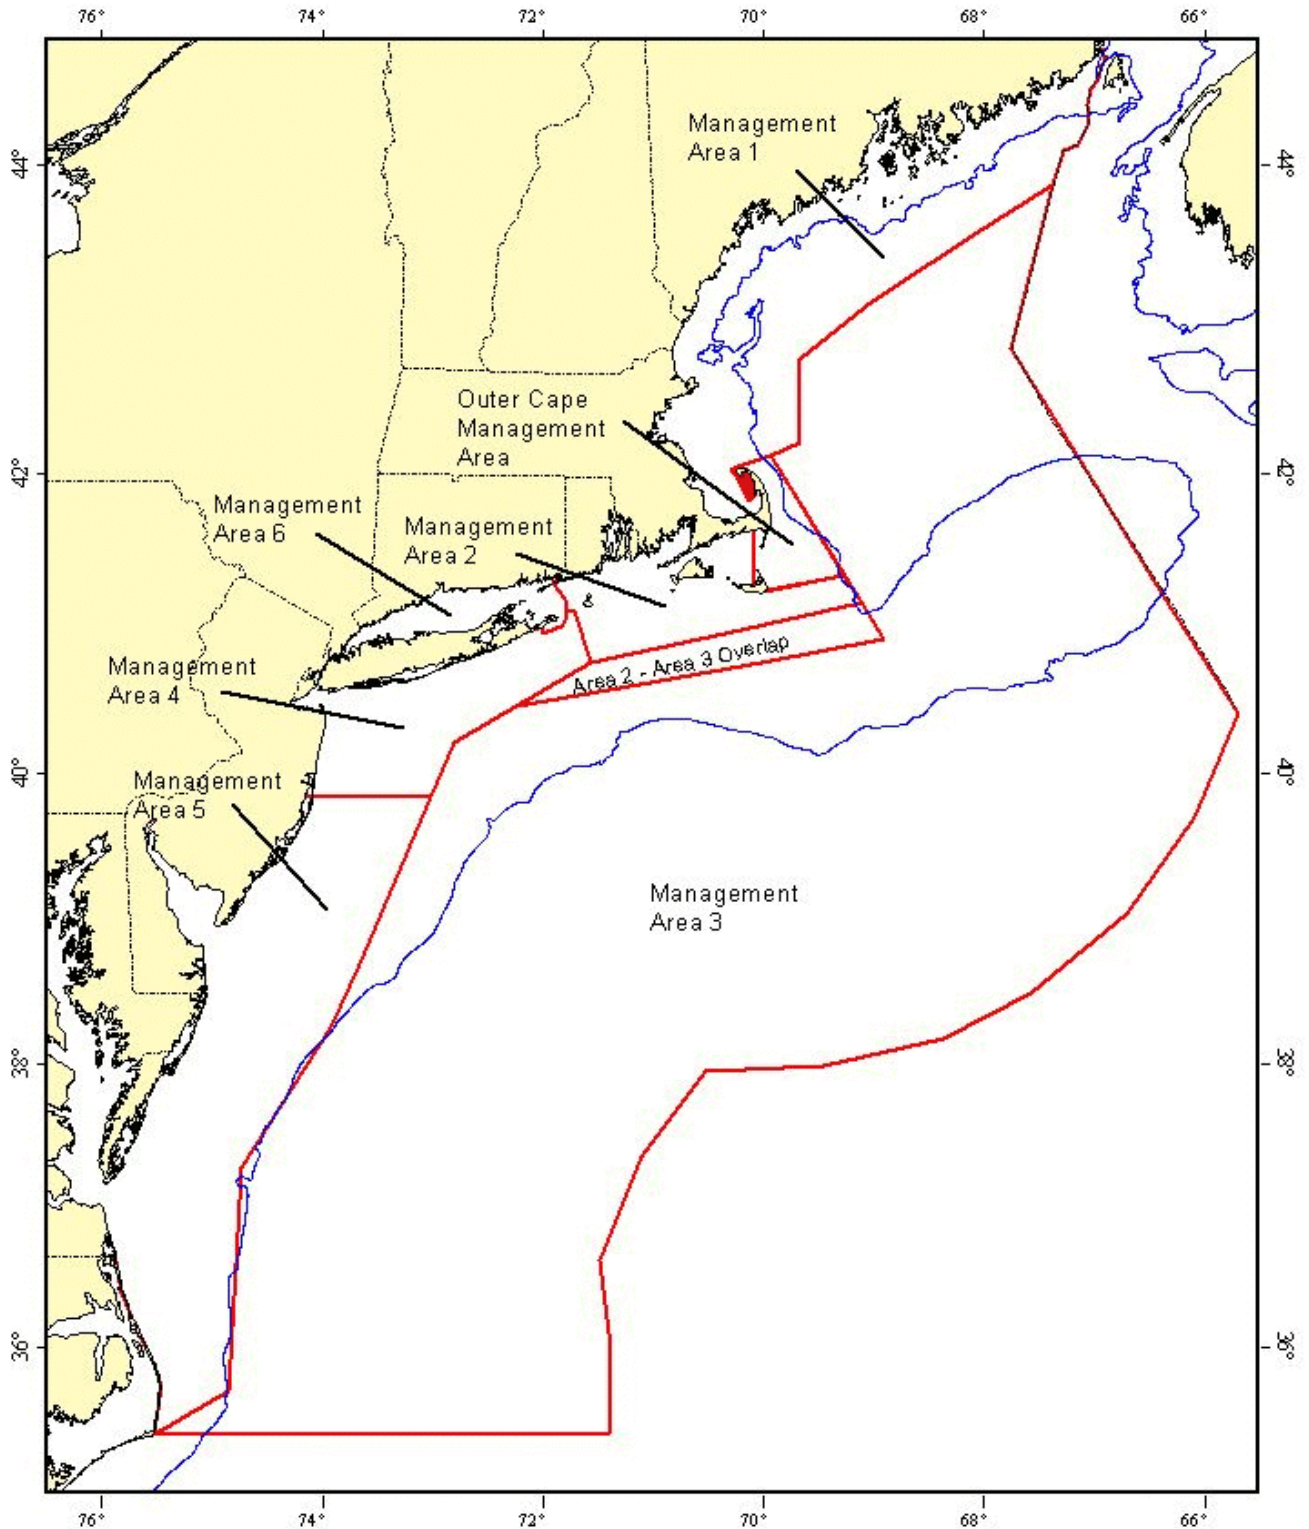

American Lobster Management Areas

NOAA Fisheries
Northeast Regional Office
Gloucester, MA

3/18/03