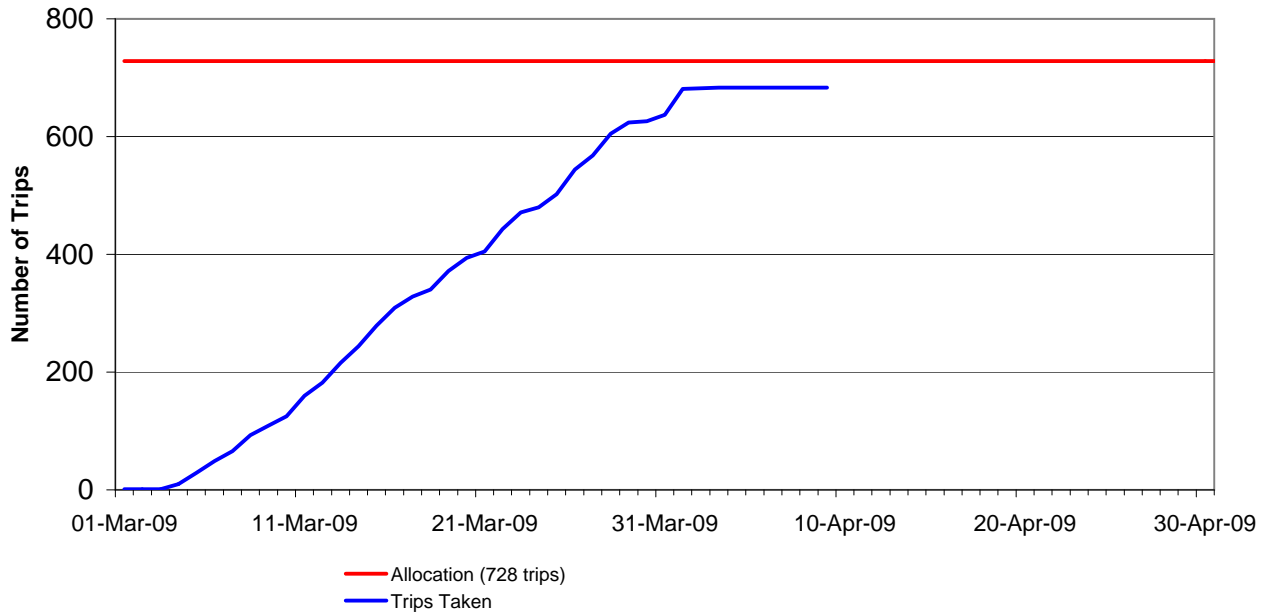

**Limited Access General Category Scallop FY2009 DelMarVa Access Area Trips**

DelMarVa Access Area (DMV) opened March 1, 2009.

Date	Trips Taken	Cumulative Total Trips Taken	% of Trip Allocation (728 trips)
3/1/2009-3/7/2009	66	66	9.1%
3/8/2009-3/14/2009	178	244	33.5%
3/15/2009-3/21/2009	161	405	55.6%
3/22/2009	38	443	60.9%
3/23/2009	28	471	64.7%
3/24/2009	9	480	65.9%
3/25/2009	22	502	69.0%
3/26/2009	42	544	74.7%
3/27/2009	24	568	78.0%
3/28/2009	37	605	83.1%
3/29/2009	19	624	85.7%
3/30/2009	2	626	86.0%
3/31/2009	11	637	87.5%
4/1/2009	44	681	93.5%
4/2/2009	1	682	93.7%
4/3/2009	1	683	93.8%
4/4/2009	0	683	93.8%
4/5/2009	0	683	93.8%
4/6/2009	0	683	93.8%
4/7/2009	0	683	93.8%
4/8/2009	0	683	93.8%
4/9/2009	0	683	93.8%

\*Data through April 9, 2009.

**Limited Access General Category Scallop Trips to the DelMarVa Access Area, March 2009**

These data are the best available to NOAA's National Marine Fisheries Service (NMFS) when this report was compiled on April 10, 2009.