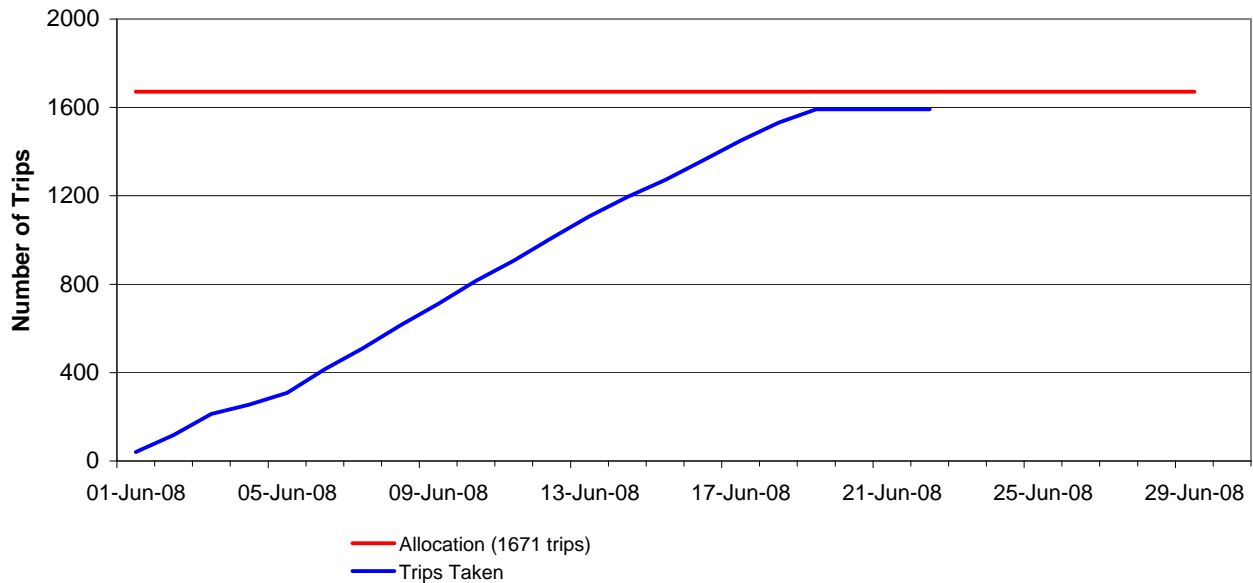

Scallop General Category FY2008 Elephant Trunk Access Area Trips

Elephant Trunk Access Area (ETAA) opened June 1, 2008.

Date	Trips Taken	Cumulative Total Trips Taken	% of Trip Allocation (1,671 trips)
06/01/2008	41	41	2.5%
06/02/2008	76	117	7.0%
06/03/2008	96	213	12.7%
06/04/2008	42	255	15.3%
06/05/2008	54	309	18.5%
06/06/2008	107	416	24.9%
06/07/2008	94	510	30.5%
06/08/2008	104	614	36.7%
06/09/2008	97	711	42.5%
06/10/2008	105	816	48.8%
06/11/2008	91	907	54.3%
06/12/2008	102	1009	60.4%
06/13/2008	99	1108	66.3%
06/14/2008	87	1195	71.5%
06/15/2008	77	1272	76.1%
06/16/2008	88	1360	81.4%
06/17/2008	90	1450	86.8%
06/18/2008	81	1531	91.6%
06/19/2008	60	1591	95.2%
06/20/2008	1	1592	95.3%
06/21/2008	0	1592	95.3%
06/22/2008	0	1592	95.3%

*Data through June 22, 2008, 0200 EDT.

General Category Scallop Trips to the Elephant Trunk Access Area, June 2008

These data are the best available to NOAA's National Marine Fisheries Service (NMFS) when this report was compiled on June 23, 2008.